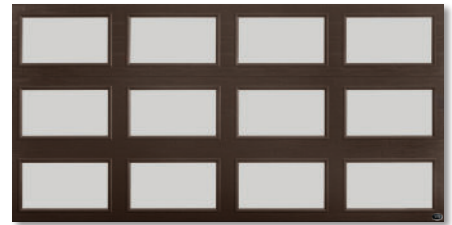

## Full View and Flush Modern Garage Doors

Full View design with Frost glass in Dark Brown

**Bring natural lighting indoors.** The three-section tall Amarr Classica Full View garage door allows maximum natural lighting to your interior space with the largest windows available in any Amarr steel garage door. The modern design combined with polyurethane insulation provides years of energy efficient performance. Improve your view of the world with an Amarr Classica Full View door.

**Sleek and sophisticated.** Amarr Classica Flush garage doors complement any modern architectural style home. The flush design is ideal for homeowners who want a contemporary look with the taller panels of a 3-section door. Polyurethane insulation is energy efficient and helps moderate garage temperatures year round.