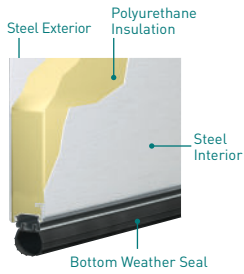

Construction

CL3000

Triple-Layer:
Steel + Insulation + Steel