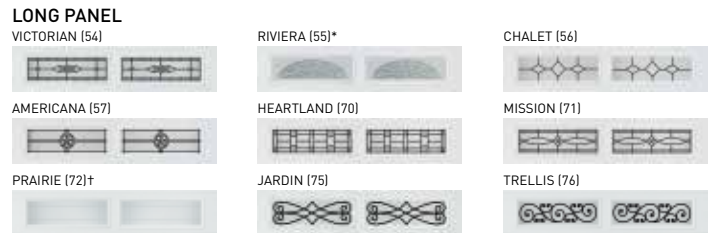

DecraGlass™ Windows

Available for OL3200 only. Tempered obscure glass with baked-on ceramic designs.

Mosaic Window Options

Available for OL3200 only.

The choice is yours.

Add visual interest to your contemporary, mid-century modern or transitional home. With Mosaic Window Options you decide the number and location of windows to create the door design you want. Visit amarr.com/mosaic for design inspirations.

Optional Lock