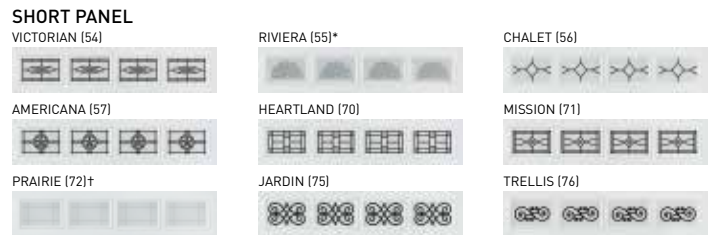

DecraGlass™ Windows

Available for OL3200 only. Tempered obscure glass with baked-on ceramic designs.

Mosaic Window Options

Available for OL3200 only.

The choice is yours.

Add visual interest to your contemporary, mid-century modern or transitional home. With Mosaic Window Options you decide the number and location of windows to create the door design you want. Visit amarr.com/mosaic for design inspirations.

Optional Lock