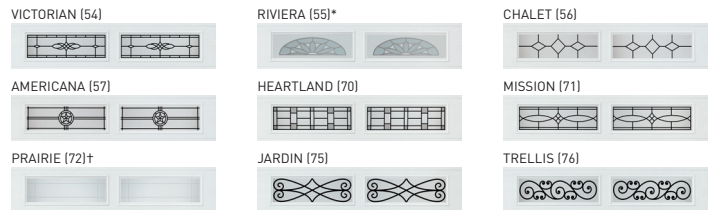

DecraGlass™ Windows

Tempered obscure glass with baked-on ceramic designs.

* Clear glass with printed frost pattern.
† Obscure glass with v-groove.