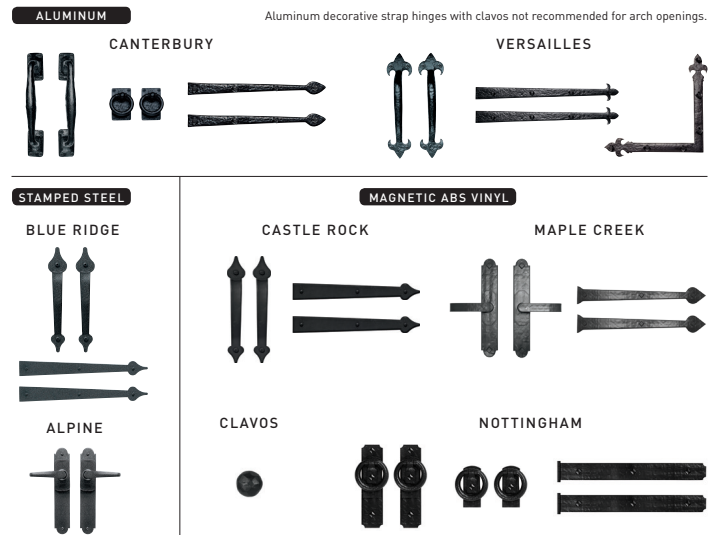

Decorative Hardware

Entrematic
165 Carriage Court
Winston-Salem, NC 27105
800.503.DOOR
www.amarr.com

YOUR LOCAL AMARR DEALER:

©Entrematic Group AB 2019. All rights reserved.
Printed in USA Form #6781019/4M/GVS