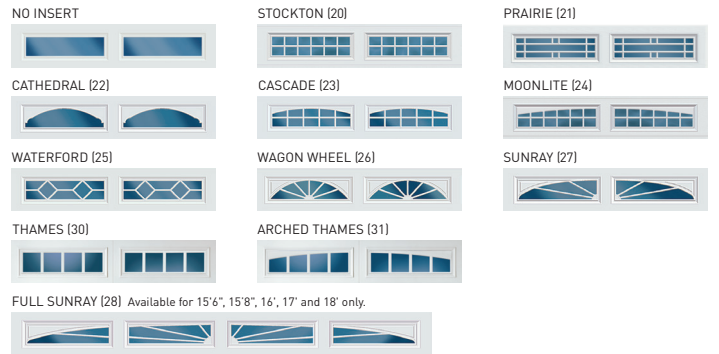

DecraTrim Window Inserts

Available with Clear, Obscure, Frost or Dark Tint glass.