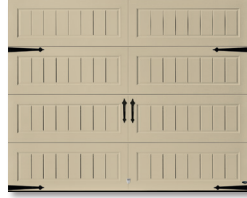

Long Bead Board with Closed Square (LPBB)